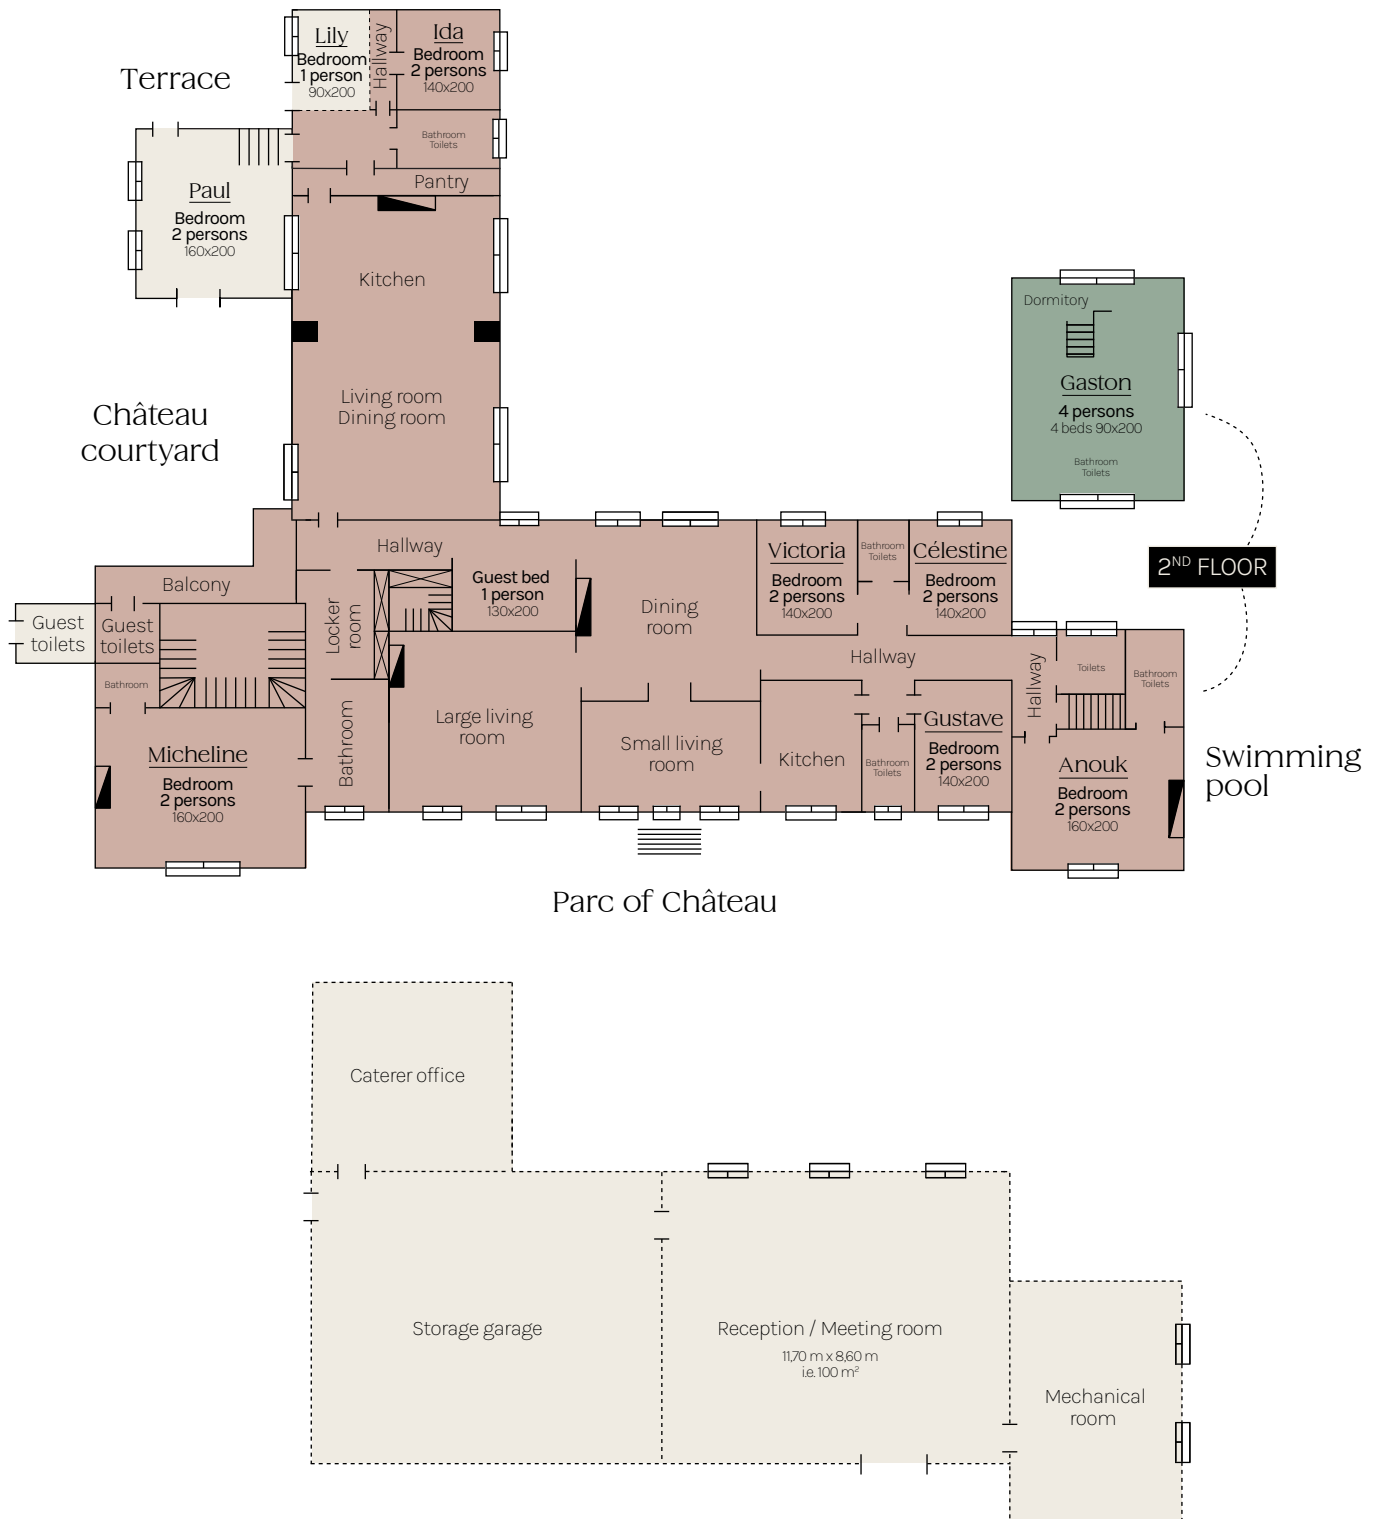

CHÂTEAU COUFFINS

RÉCEPTION • SÉMINAIRE

Plan of the Château

Accommodation for 20 people

Legend:

● Ground floor ● 1st floor ● 2nd floor