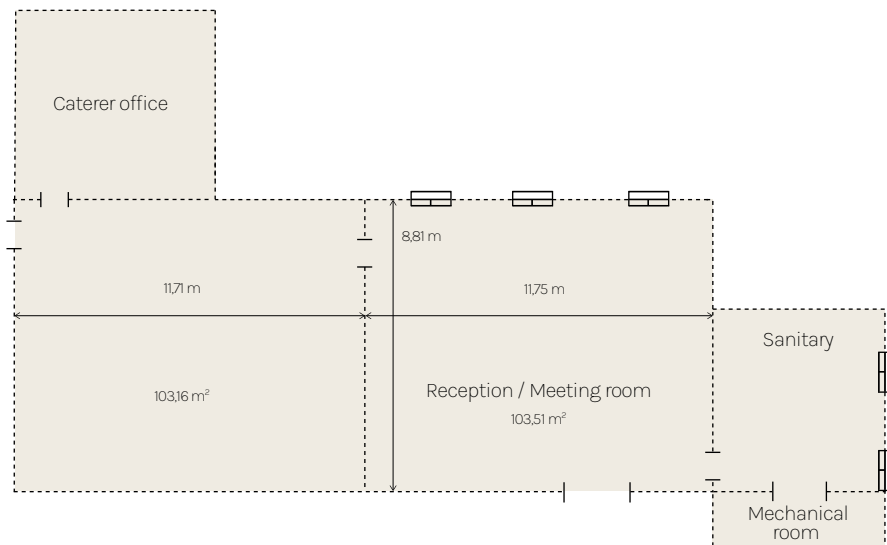

CHÂTEAU COUFFINS

RÉCEPTION • SÉMINAIRE

Plan of the Château

Accommodation for 20 people

Legend:

● Ground floor ● 1st floor ● 2nd floor