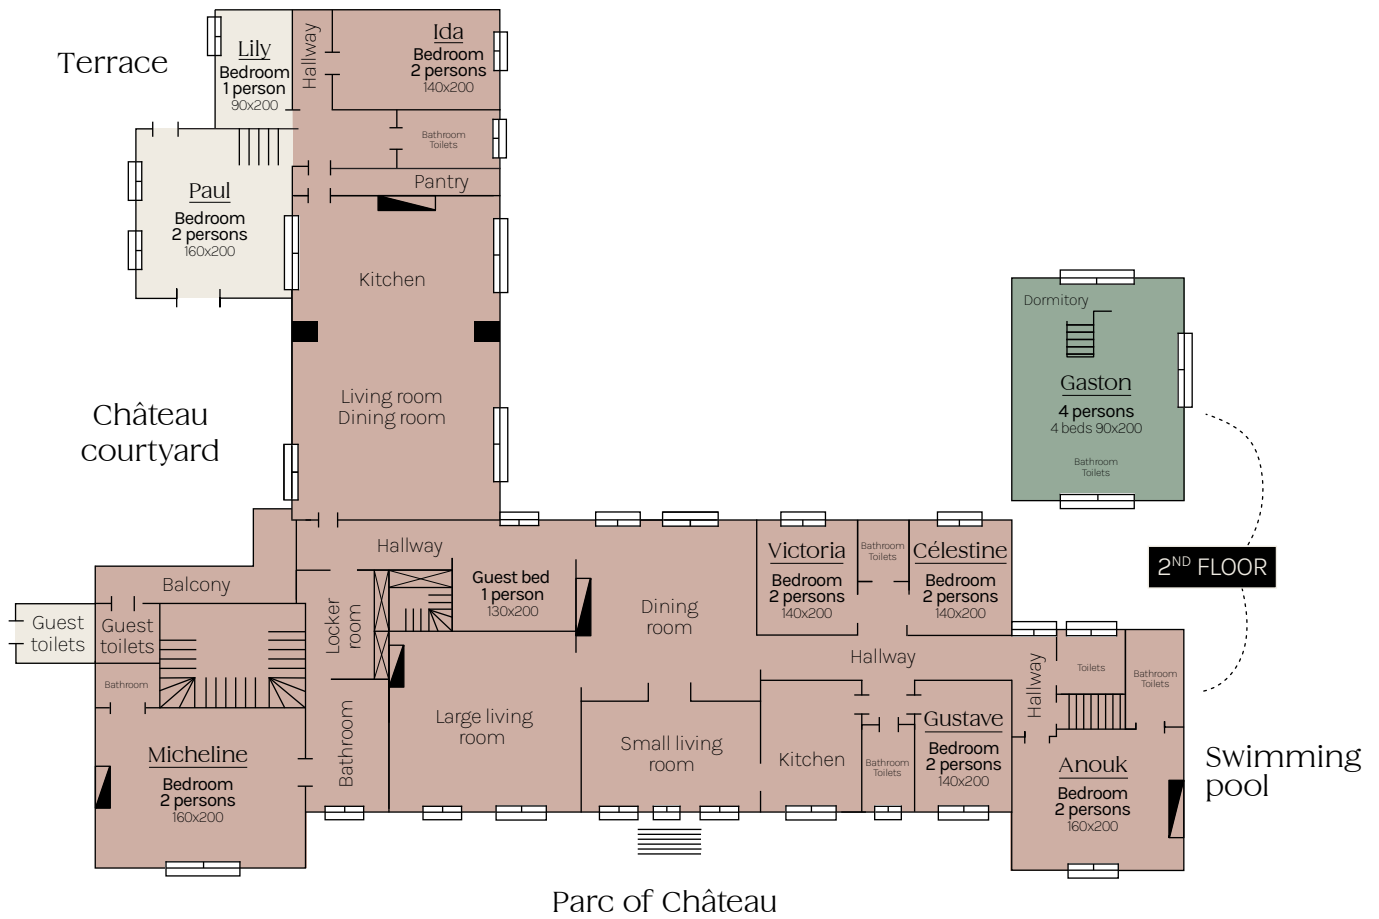

CHÂTEAU COUFFINS

RÉCEPTION • SÉMINAIRE

Plan of the Château

Accommodation for 20 people

Legend:

● Ground floor ● 1st floor ● 2nd floor