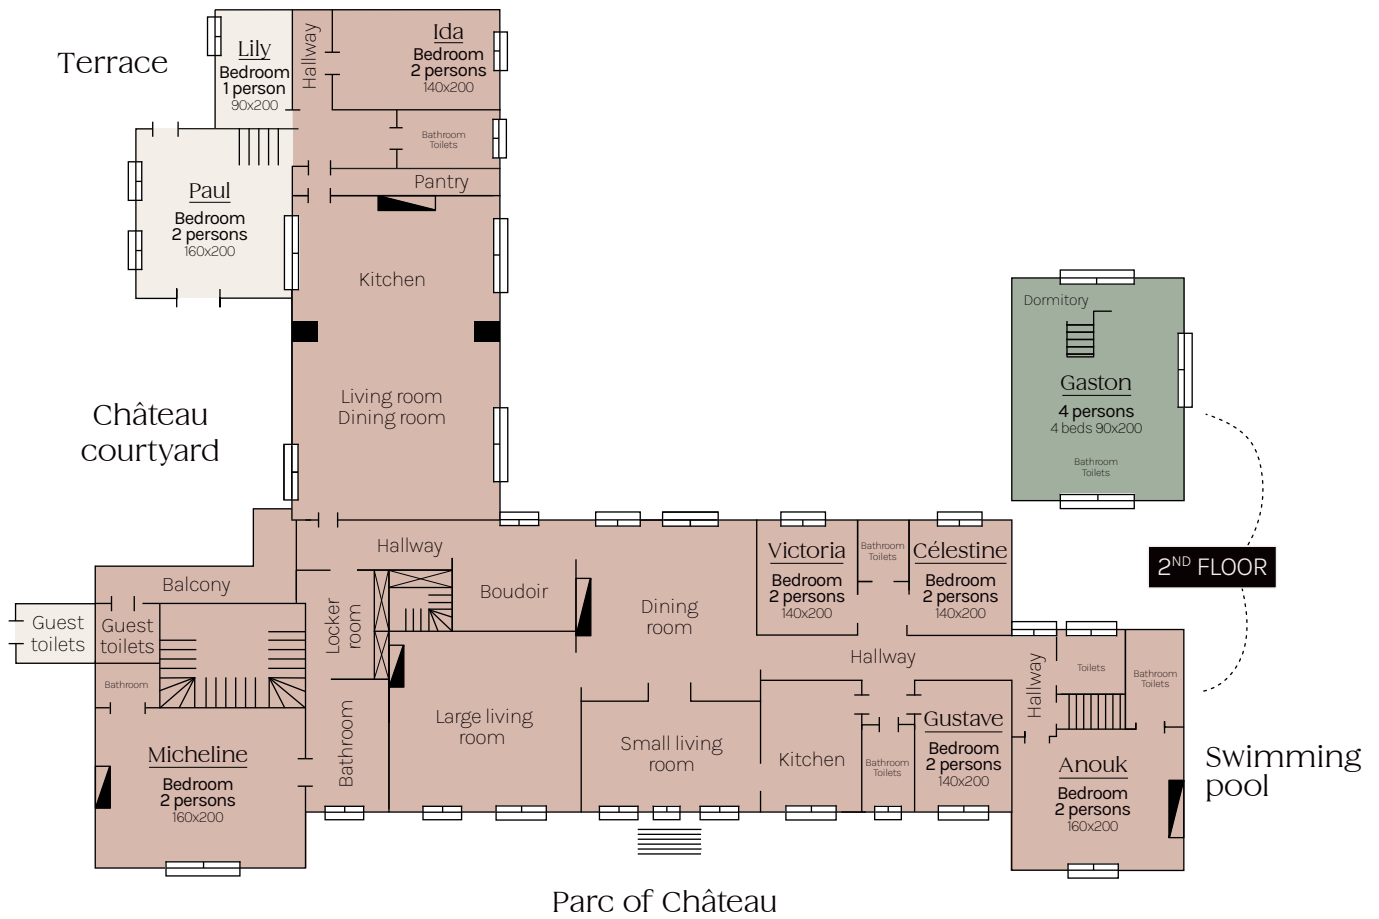

# CHÂTEAU COUFFINS

RÉCEPTION • SÉMINAIRE

## Plan of the Château

Accommodation for 19 people

Legend:

● Ground floor ● 1<sup>st</sup> floor ● 2<sup>nd</sup> floor