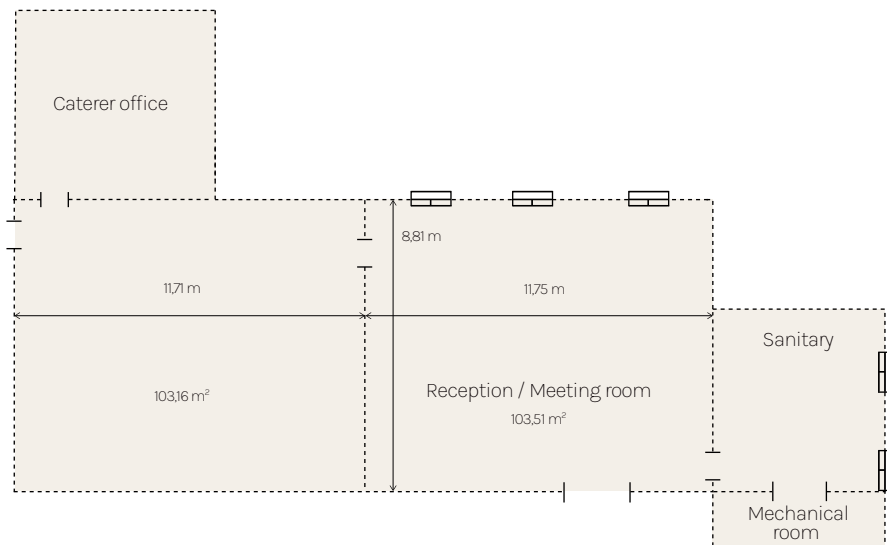

## Plan of the Château

Accommodation for 19 people

Legend:

● Ground floor ● 1<sup>st</sup> floor ● 2<sup>nd</sup> floor